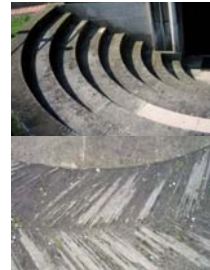

Central Square : Hampstead Garden Suburb NW11

3. Strengths:

Lutyens' Architecture

Stonework Detailing

Orchard Area

Mature Trees

Renovated Tennis Courts

Weaknesses:

Serious Drainage Issues

Amenities in disrepair

Paving in disrepair

Furniture

Poor Planting