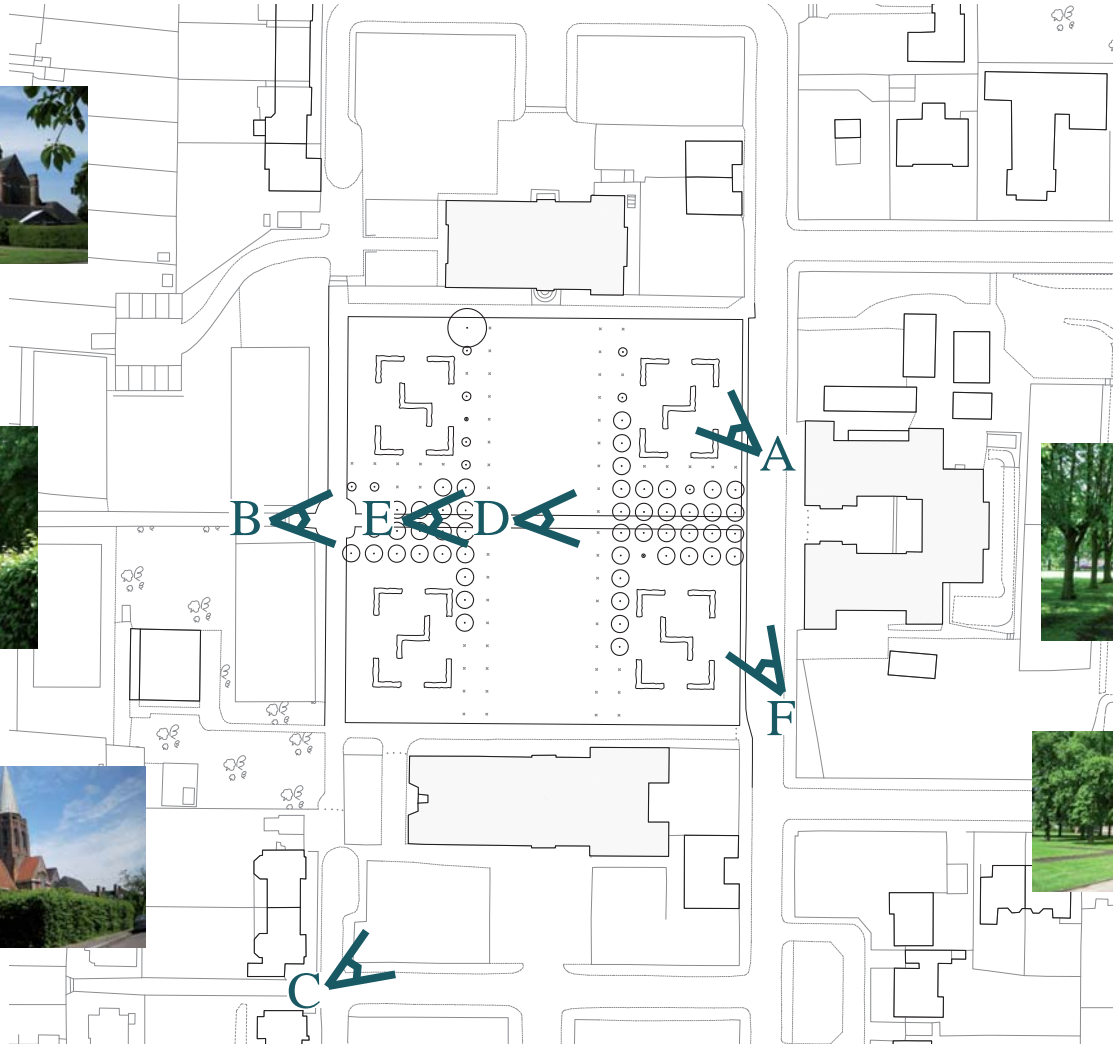

# Central Square : Hampstead Garden Suburb NW11

## 4. Historic and Contemporary Views Compared:

**A** View to the Free Church from Central Square:

**D** View to the Henrietta Barnett School from the centre of the Square:

**B** View to Henrietta Barnett School from the memorial up the central axis:

**E** View to the Henrietta Barnett School from the central path axis:

**C** View to St Jude's Church from the corner of South Square:

**F** View to the Free Church from Central Square: